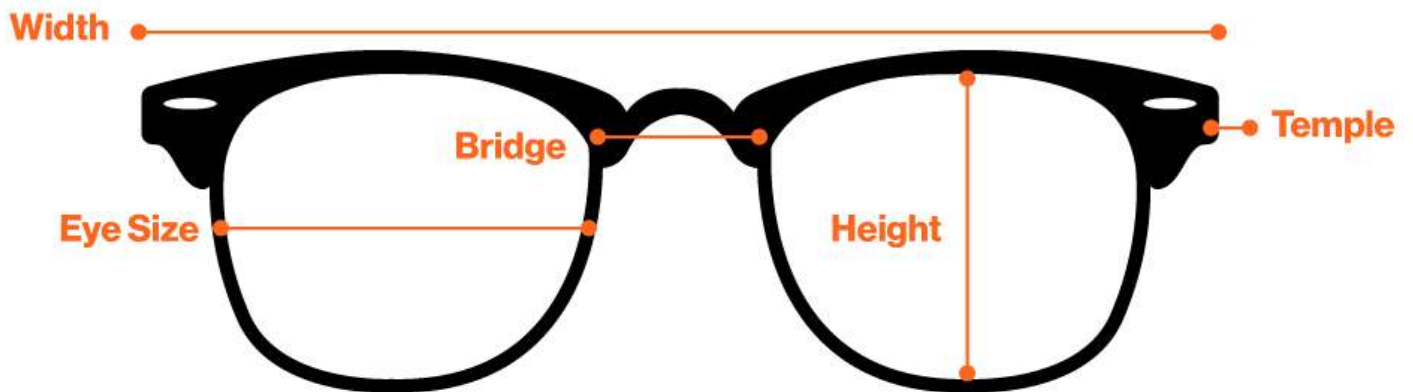

Sunglasses Specification

Width

The length of the front frame from one end to the other.

Eye Size

The width of the spectacle lens.

Height

The height of the spectacle lens.

Bridge

The nosepiece width of the distance between two lenses.

Temple

The temple length of the glasses.